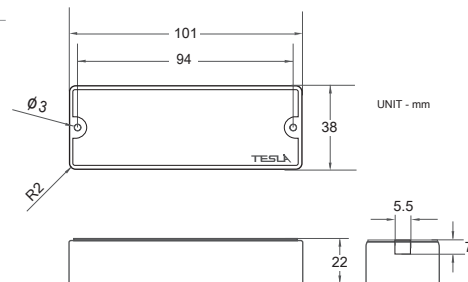

CORONA-5SC

The Corona-5SC humbucker soap bar type 5 string bass pickup features neck and bridge positions, that produce a deep, punching and powerful bass sound. If you play Rock, Funk or Heavy Metal this humbucker bass pickup is for you!. The Corona-5SC humbuckers are carefully made with plain enamel coated copper wire and bar type ceramic magnets.

Equipped with 4 wire leads that give the player endless tonal possibilities.

Position	D.C.Resistance	Resonant Peak	Spacing	Output Level	Tone Chart:
NECK:	9.1 kohm	6.5 kHz	76 mm	MID	
BRIDGE:	9.1 kohm	6.5 kHz	76 mm	MID	

MORE INFORMATION

Type: DUAL COIL

Copper Wire: PLAIN ENAMEL

Magnet: CERAMIC (BAR)

4-CONDUCTOR WIRE:

RED-HOT

WHITE & BLACK-CENTER

GREEN & SHIELD-GROUND