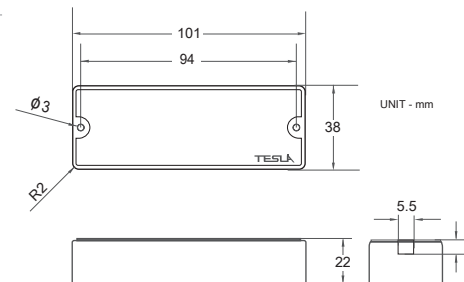

MORE INFORMATION

Type: DUAL COIL

Copper Wire: PLAIN ENAMEL

Magnet: ALNICO 5 (POLEPIECES)

4-CONDUCTOR WIRE:

RED-HOT

WHITE & BLACK-CENTER

GREEN & SHIELD-GROUND

PICKUP COLOR:

BLACK

MUSIC STYLES:

ROCK, METAL, JAZZ, FUNK, POP

Neck & Bridge