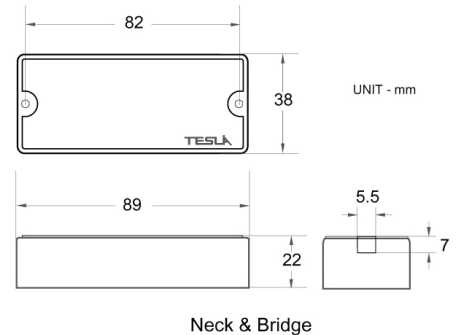

CORONA-4SF

The Corona-4SF is a passive soapbar type dual coil pickup that has deep and rich lows and hits a punch in the midrange, it features waxed and shielded coils which results in the maximum noise reduction you can get from a pickup.

The Corona-4SF is equipped with 4 conductor wires, heavy formvar copper wire, ceramic bar type magnets and a 75mm magnetic field, this model is recommended for 4 string basses with less than 75mm spacing.

Position	D.C.Resistance	Resonant Peak	Spacing	Output Level	Tone Chart:
NECK:	9.2 kohm	5.9 kHz	75 mm	MID	
BRIDGE:	9.2 kohm	5.9 kHz	75 mm	MID	

MORE INFORMATION

Type: DUAL COIL

Copper Wire: HEAVY FORMVAR

Magnet: CERAMIC (BARS)