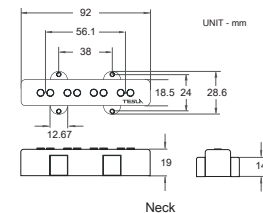

# VR-B1 STAGGERED

The VR-B1 staggered pole piece Jazz style bass pickup features a new spin on a time-honored design. The result is a set of unique single-coil pickups that produce an impressively clean traditional J-Bass sound with a great attack. We are able to balance the quality of tonal reproduction to the highest level by calibrating the heights of each of the eight Alnico 5 magnet pole pieces specifically to each string. The VR- B1 staggered pickups are carefully made with heavy formvar copper wire, Alnico 5 pole piece magnets, a fiber bobbin and cloth covered wire. Equipped with 2 wire leads!

Position	D.C.Resistance	Resonant Peak	Spacing	Output Level	Tone Chart:
NECK:	7.1 kohm	7.9 kHz	56.1 mm	MID	
BRIDGE:	7.6 kohm	7.3 kHz	59.1 mm	MID-HIGH	