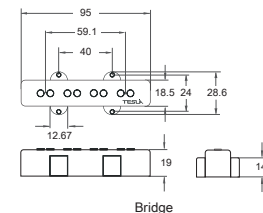

# VR-B1 STAGGERED

The VR-B1 staggered pole piece Jazz style bass pickup features a new spin on a time-honored design. The result is a set of unique single-coil pickups that produce an impressively clean traditional J-Bass sound with a great attack. We are able to balance the quality of tonal reproduction to the highest level by calibrating the heights of each of the eight Alnico 5 magnet pole pieces specifically to each string. The VR- B1 staggered pickups are carefully made with heavy formvar copper wire, Alnico 5 pole piece magnets, a fiber bobbin and cloth covered wire. Equipped with 2 wire leads!

Position	D.C.Resistance	Resonant Peak	Spacing	Output Level	Tone Chart:
NECK:	7.1 kohm	7.9 kHz	56.1 mm	MID	
BRIDGE:	7.6 kohm	7.3 kHz	59.1 mm	MID-HIGH	

## MORE INFORMATION

Type: SINGLE COIL

Copper Wire: HEAVY FORMVAR

Magnet: ALNICO 5 (POLEPIECES)

WAX CLOTH COVERED WIRE:

WHITE-HOT

BLACK-GROUND

PICKUP COLOR: