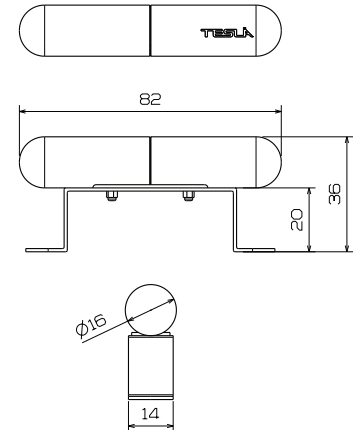

For best results, please wire your pickup in series rather than parallel this will help you re-create the original sound!

Position	D.C.Resistance	Resonant Peak	Spacing	Output Level	Tone Chart:
NECK:	4.4 kohm	10 kHz	60 mm	MID	
BRIDGE:	5.3 kohm	9.5 kHz	60 mm	MID-HIGH	