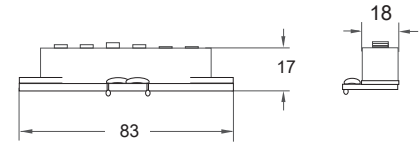

MORE INFORMATION

Type: SINGLE COIL	WAX CLOTH COVERED WIRE:	PICKUP COLOR:	MUSIC STYLES:
Copper Wire: HEAVY FORMVAR	WHITE-HOT	BLACK,	ROCK, METAL, JAZZ, FUNK,
Magnet: ALNICO 5(POLEPIECES)	BLACK-GROUND	WHITE	POP, COUNTRY

Neck & Middle & Bridge