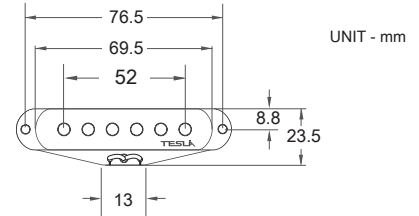

Other than the incredible quality you get from a hand wound pickup, the Opus-S1 is made with Alnico V Magnets and Heavy Formvar Copper Wire to elevate it to another level.

Position	D.C.Resistance	Resonant Peak	Spacing	Output Level	Tone Chart:
NECK:	6.0 kohm	5.8 kHz	52 mm	MID	
MIDDLE:	6.0 kohm	5.8 kHz	52 mm	MID	
BRIDGE:	6.6 kohm	5.8 kHz	52 mm	MID	