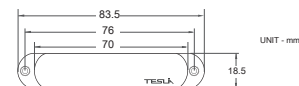

Neck & Middle & Bridge