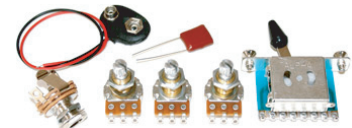

INCLUDED COMPONENTS