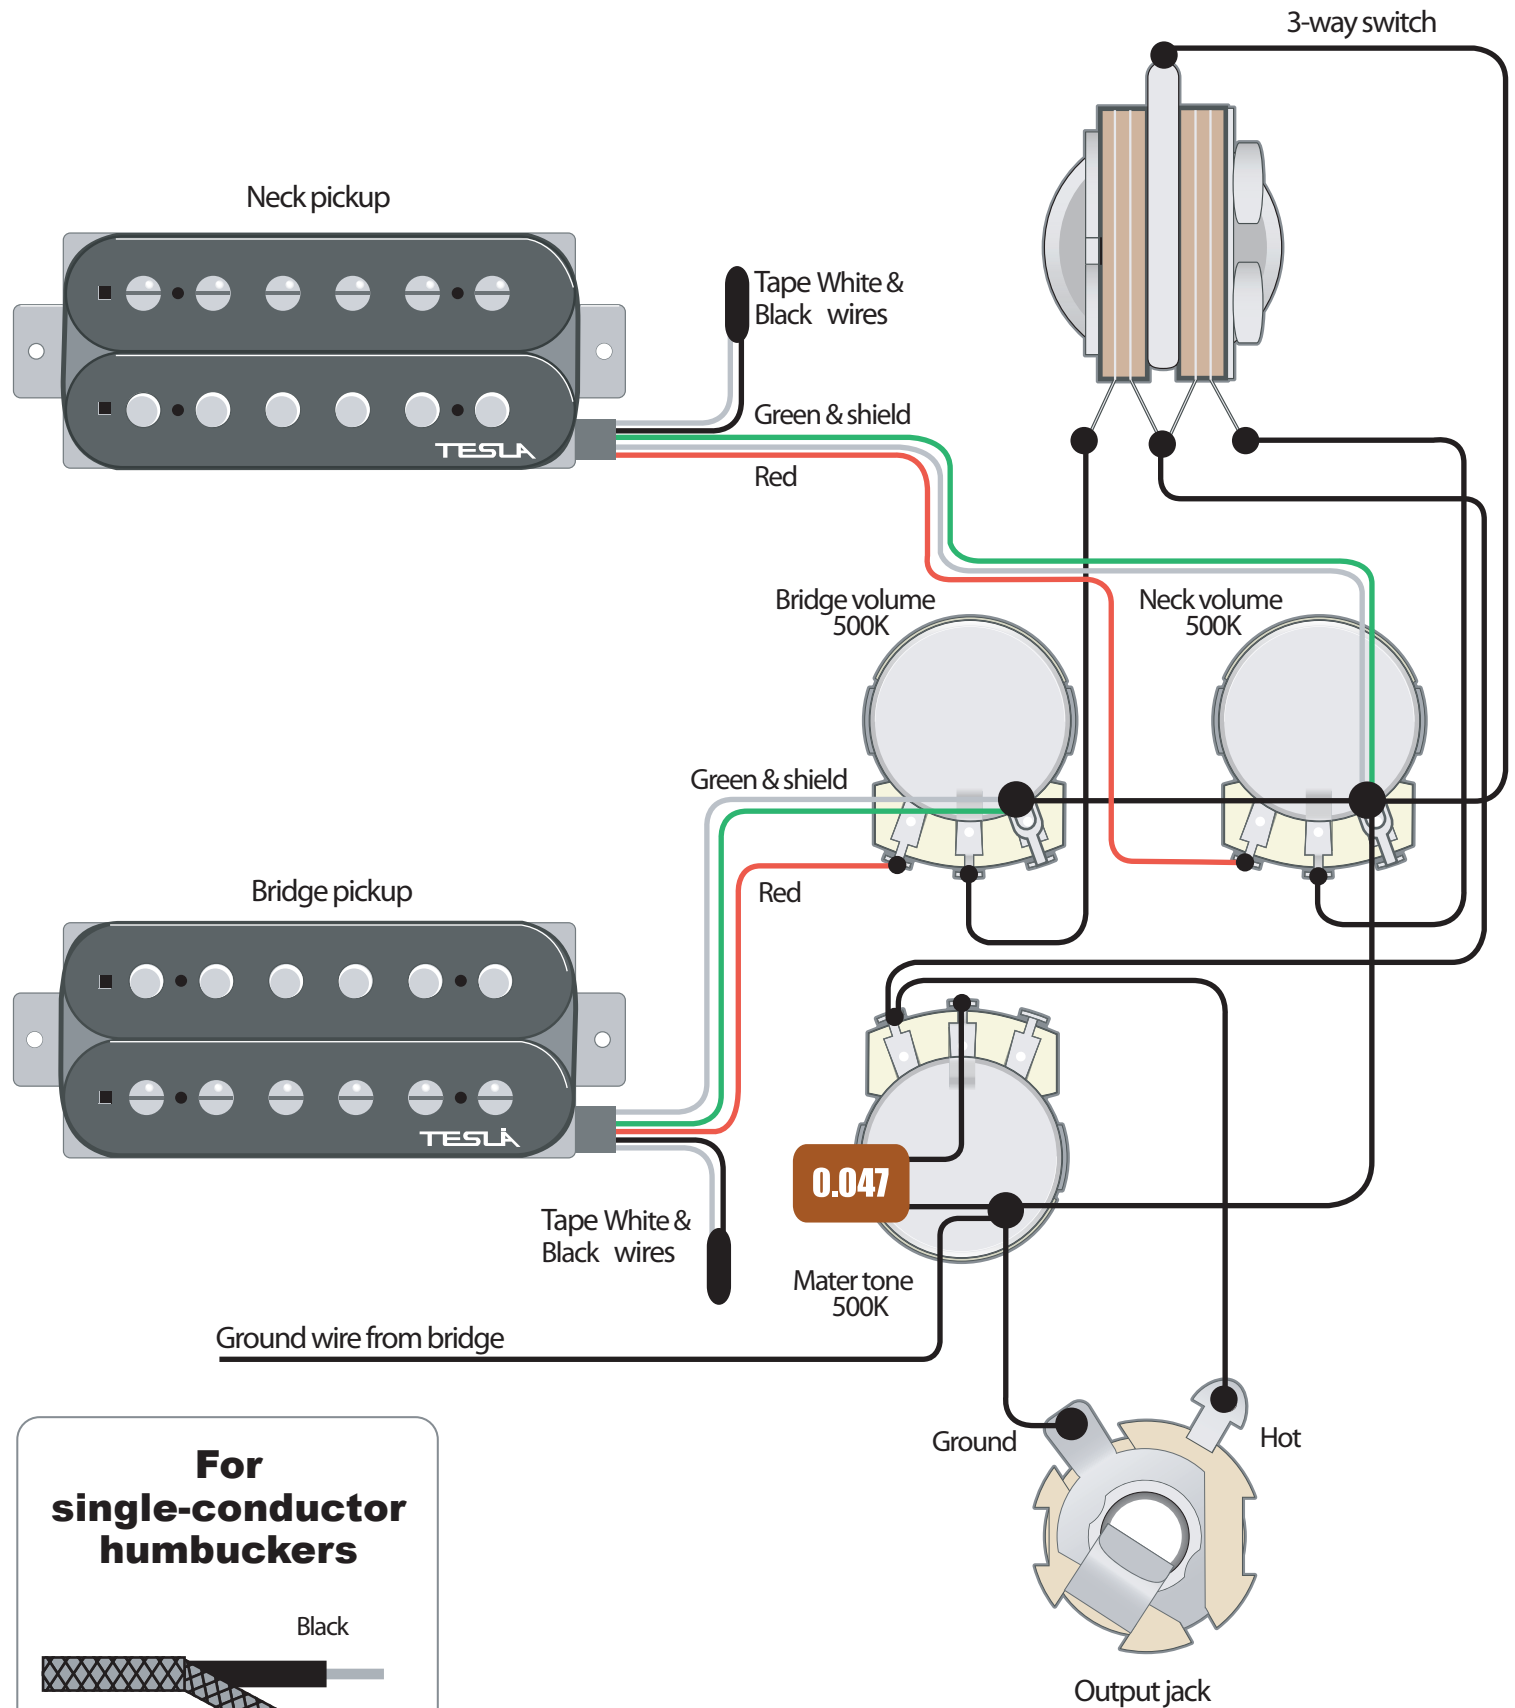

TESLA

2 Humbuckers, 2 Volumes, 1 Tone, 3 Way Switch

For single-conductor humbuckers

- Black cloth wire connects like a red wire in diagram