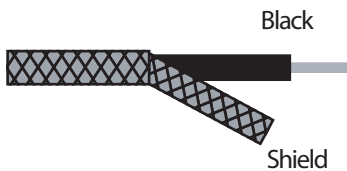

TESLA

2 Humbuckers, 1 Volume, 2 Tones, 3 Way Switch

For single-conductor humbuckers

- Black cloth wire connects like a red wire in diagram