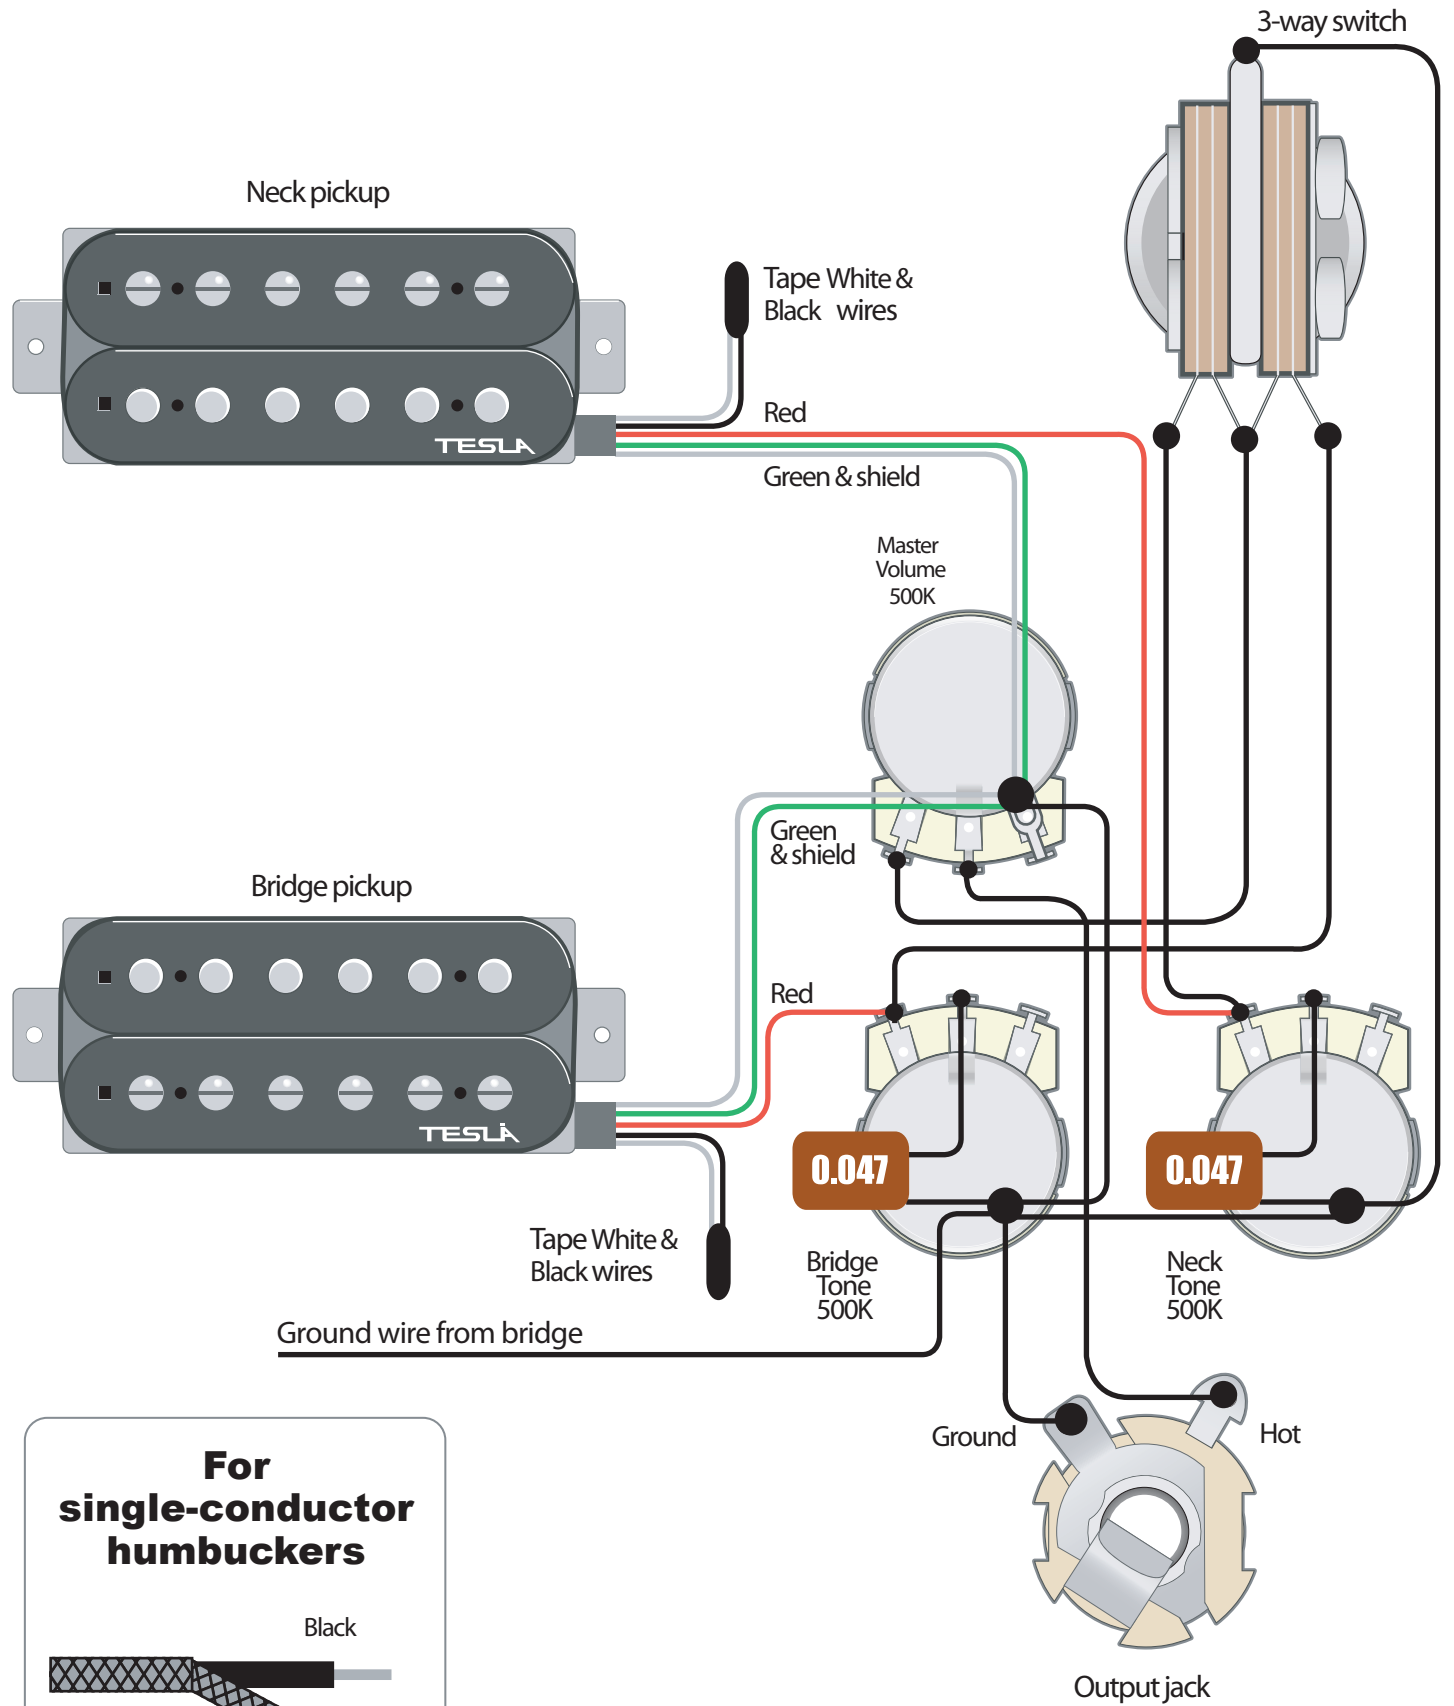

TESLA

2 Humbuckers, 1 Volume, 2 Tones, 3 Way Switch

For single-conductor humbuckers

- Black cloth wire connects like a red wire in diagram