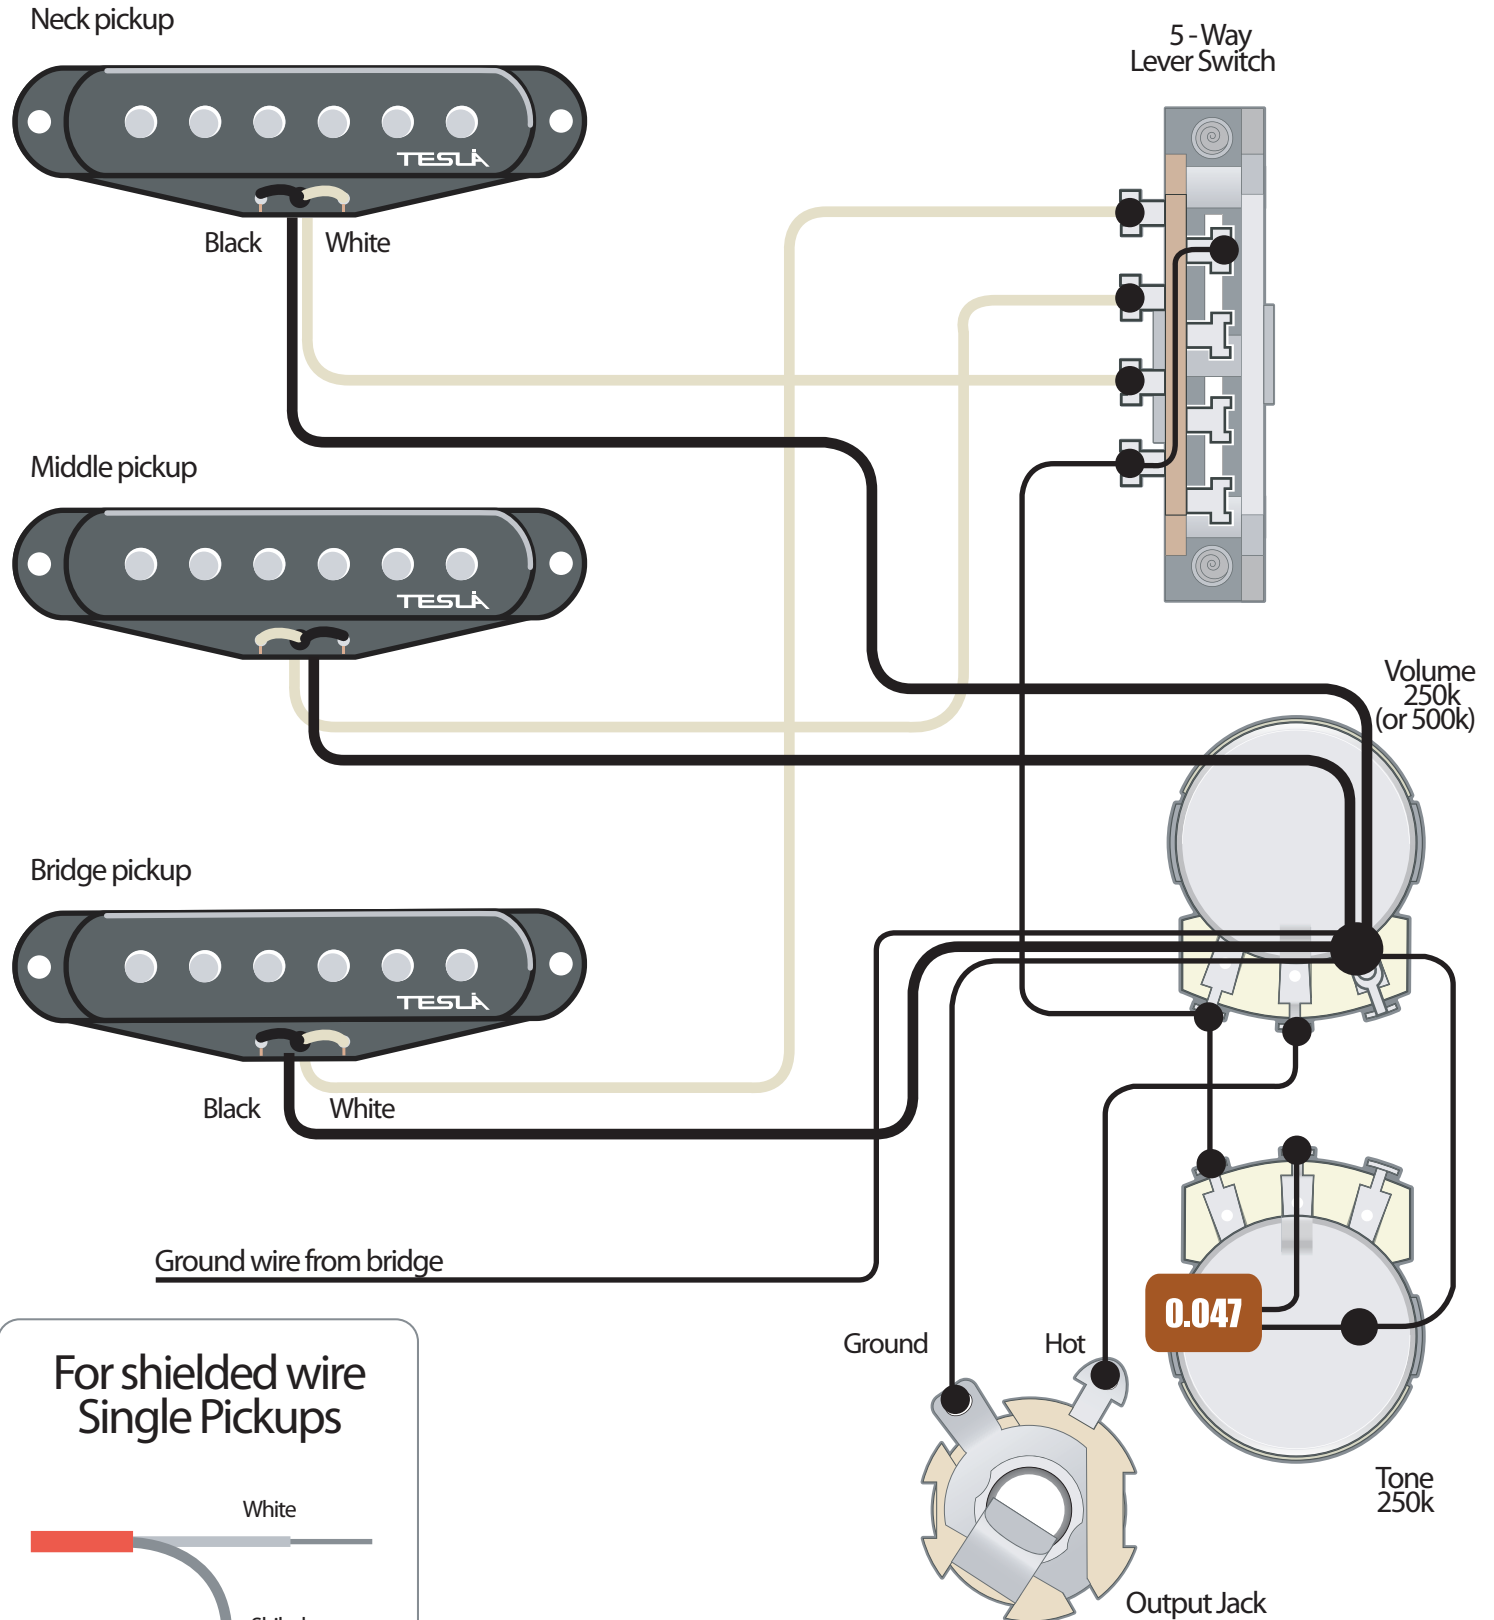

TESLA

3 Single Coils, 1 Volume, 1 Tone, 5 way Switch

For shielded wire
Single Pickups

- White wire connects
like a red wire in diagram