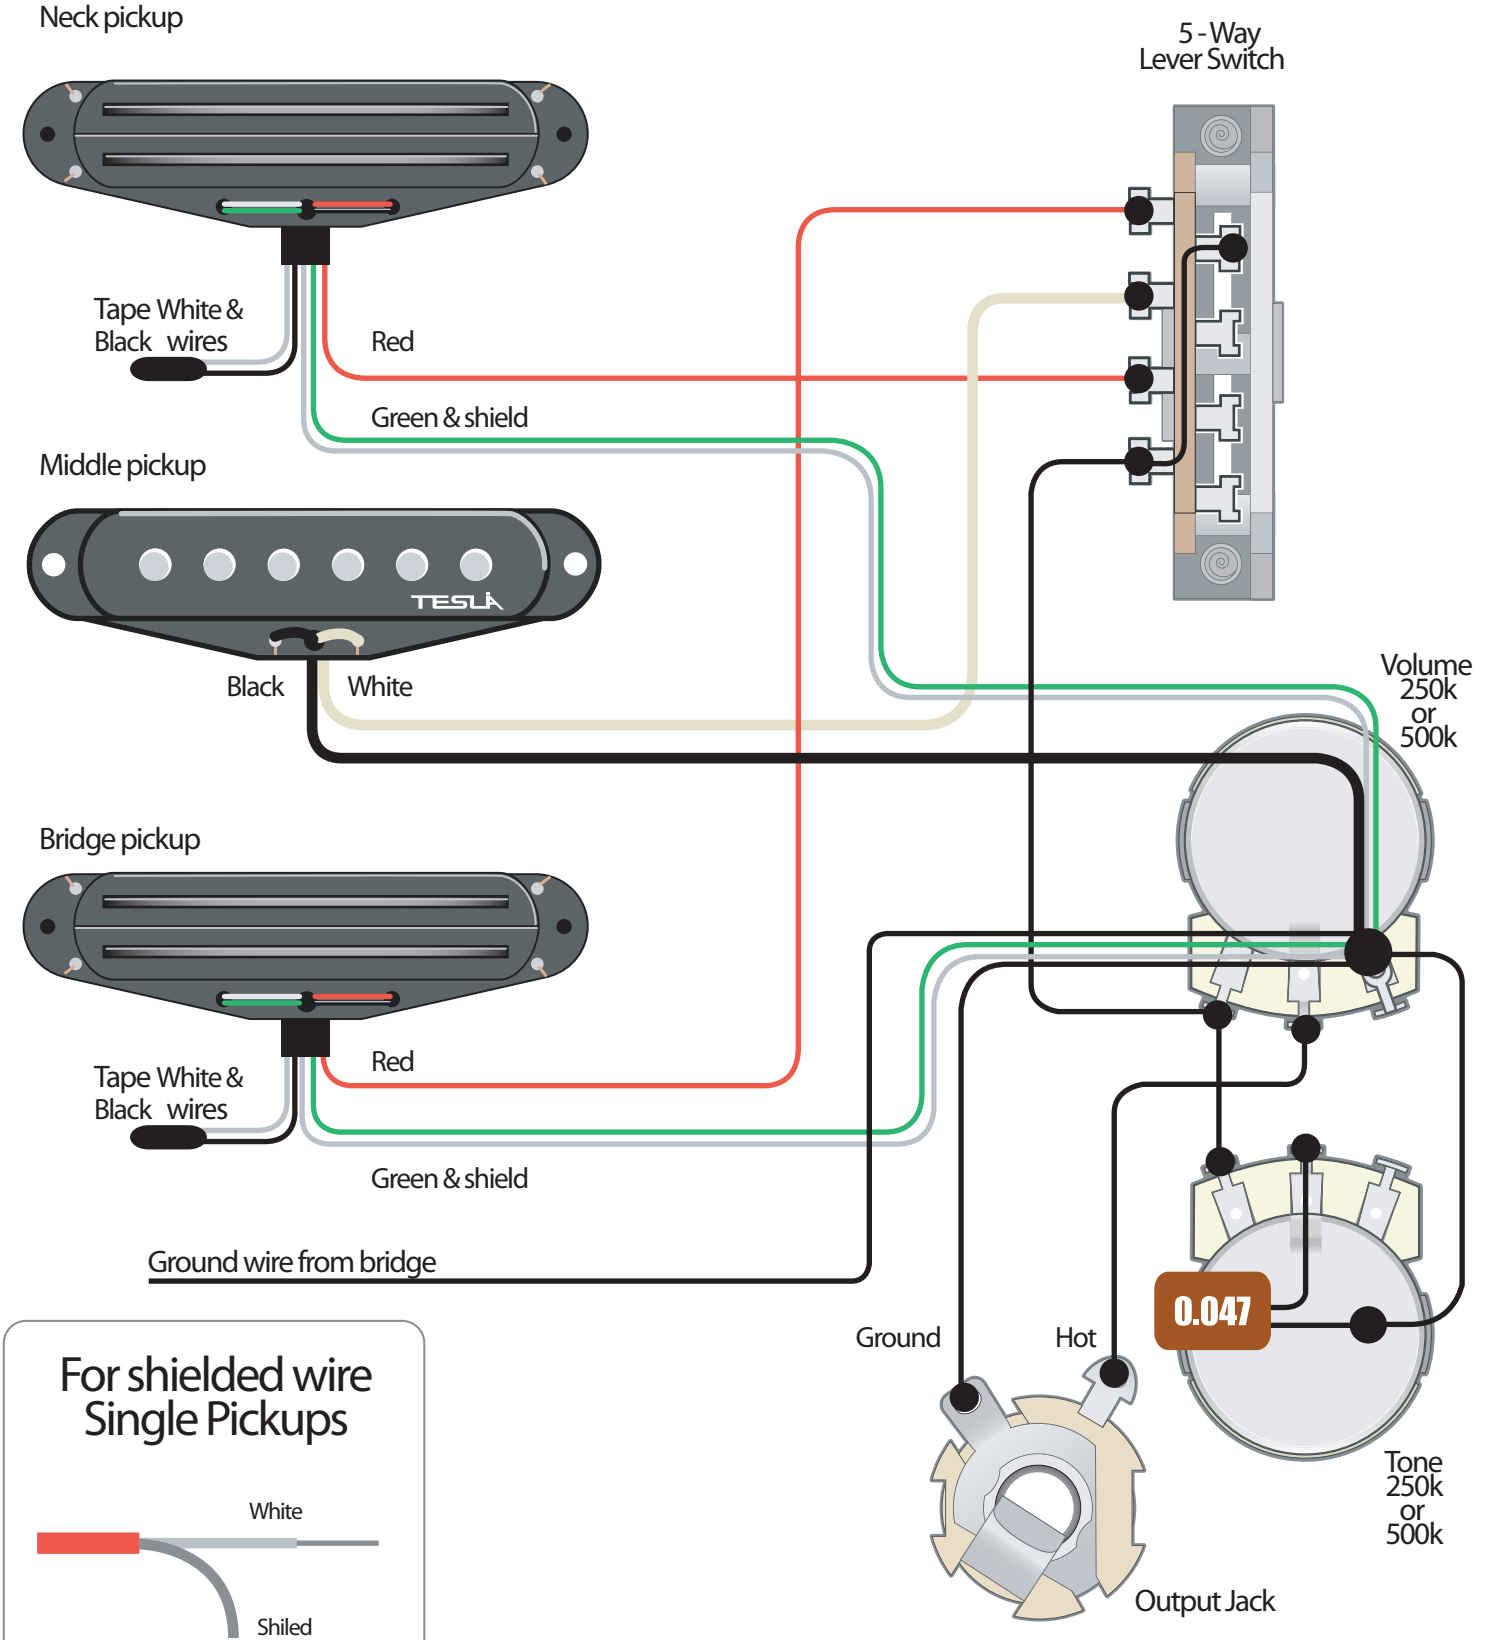

1 Single, 2 Rail Humbuckers, 1 Volume, 1 Tone, 5 Way Switch

For shielded wire
Single Pickups

- White wire connects
like a red wire in diagram