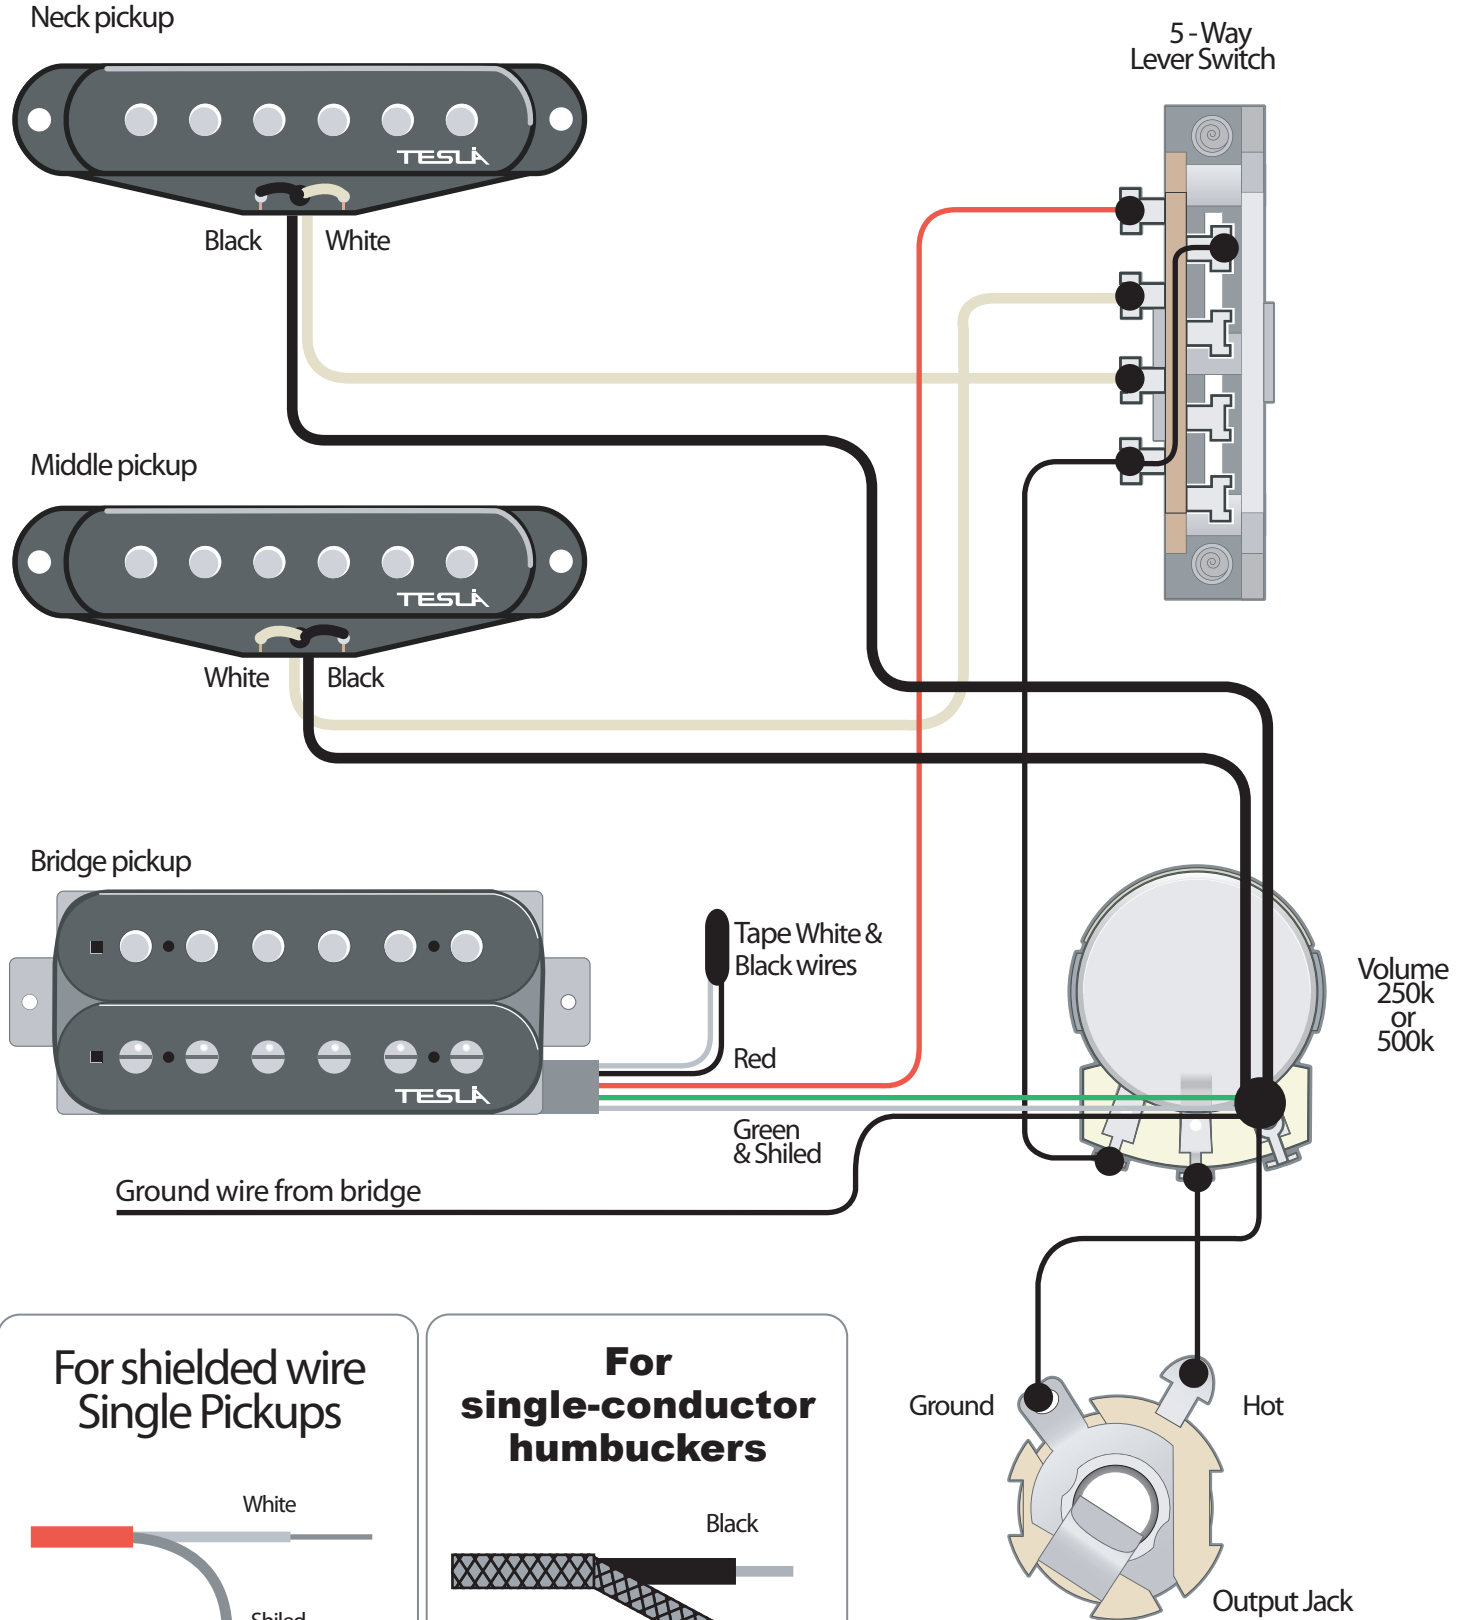

TESLA

1 Humbucker, 2 Singles, 1 Volume, 5 Way Switch

For shielded wire
Single Pickups

- White wire connects like a red wire in diagram

For
single-conductor
humbuckers

- Black cloth wire connects like a red wire in diagram