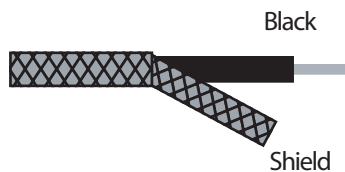

TESLA

1 Humbucker, 2 Singles, 1 Volume, 5 Way Switch

For shielded wire
Single Pickups

- White wire connects like a red wire in diagram

For
single-conductor
humbuckers

- Black cloth wire connects like a red wire in diagram