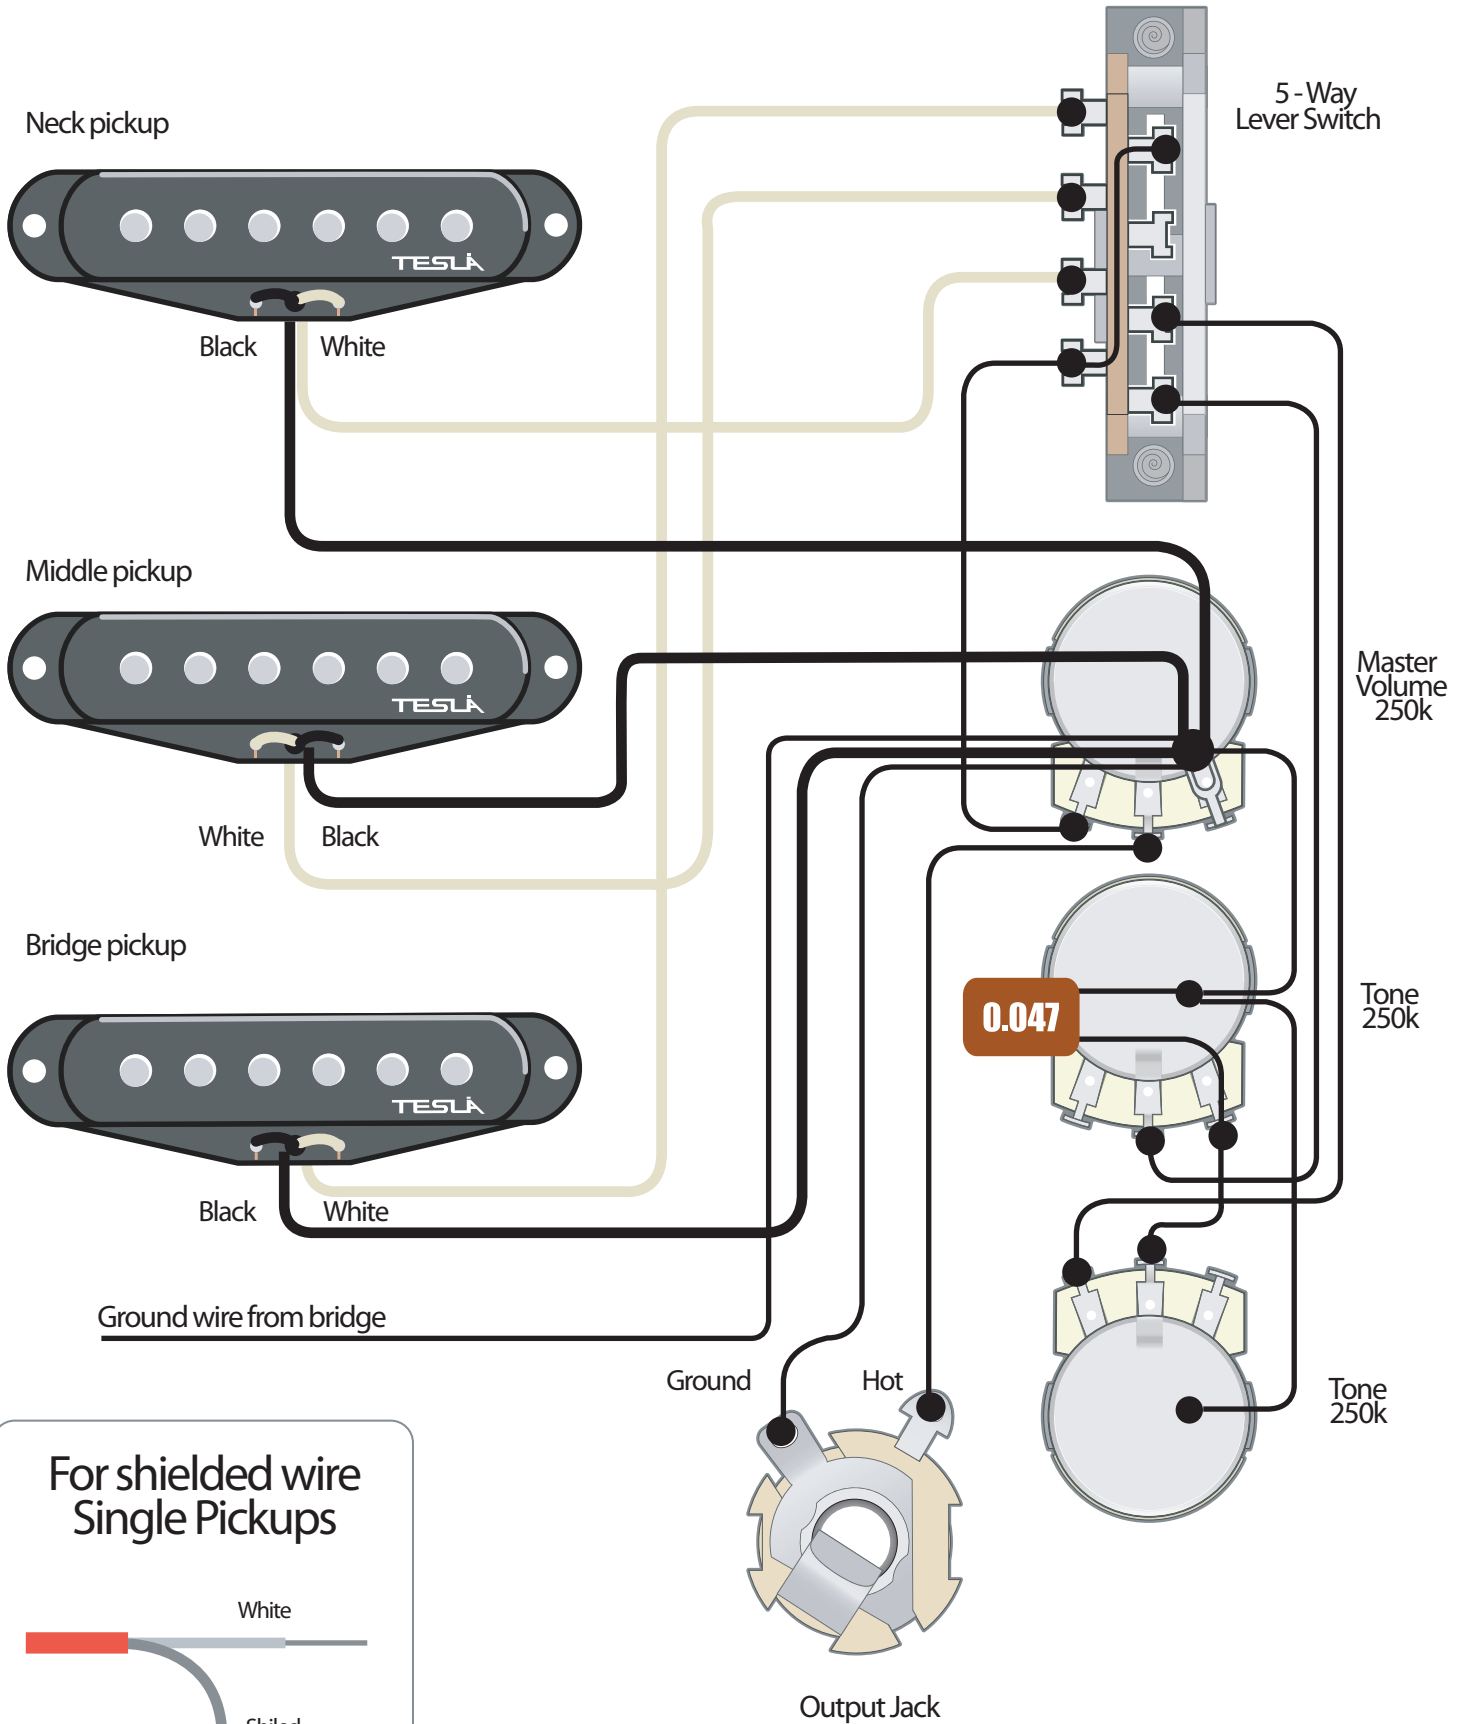

TESLA

3 Single Coils, 1 Volume, 2 Tones, 5 Way Switch

For shielded wire
Single Pickups

White
Shielded

- White wire connects like a red wire in diagram