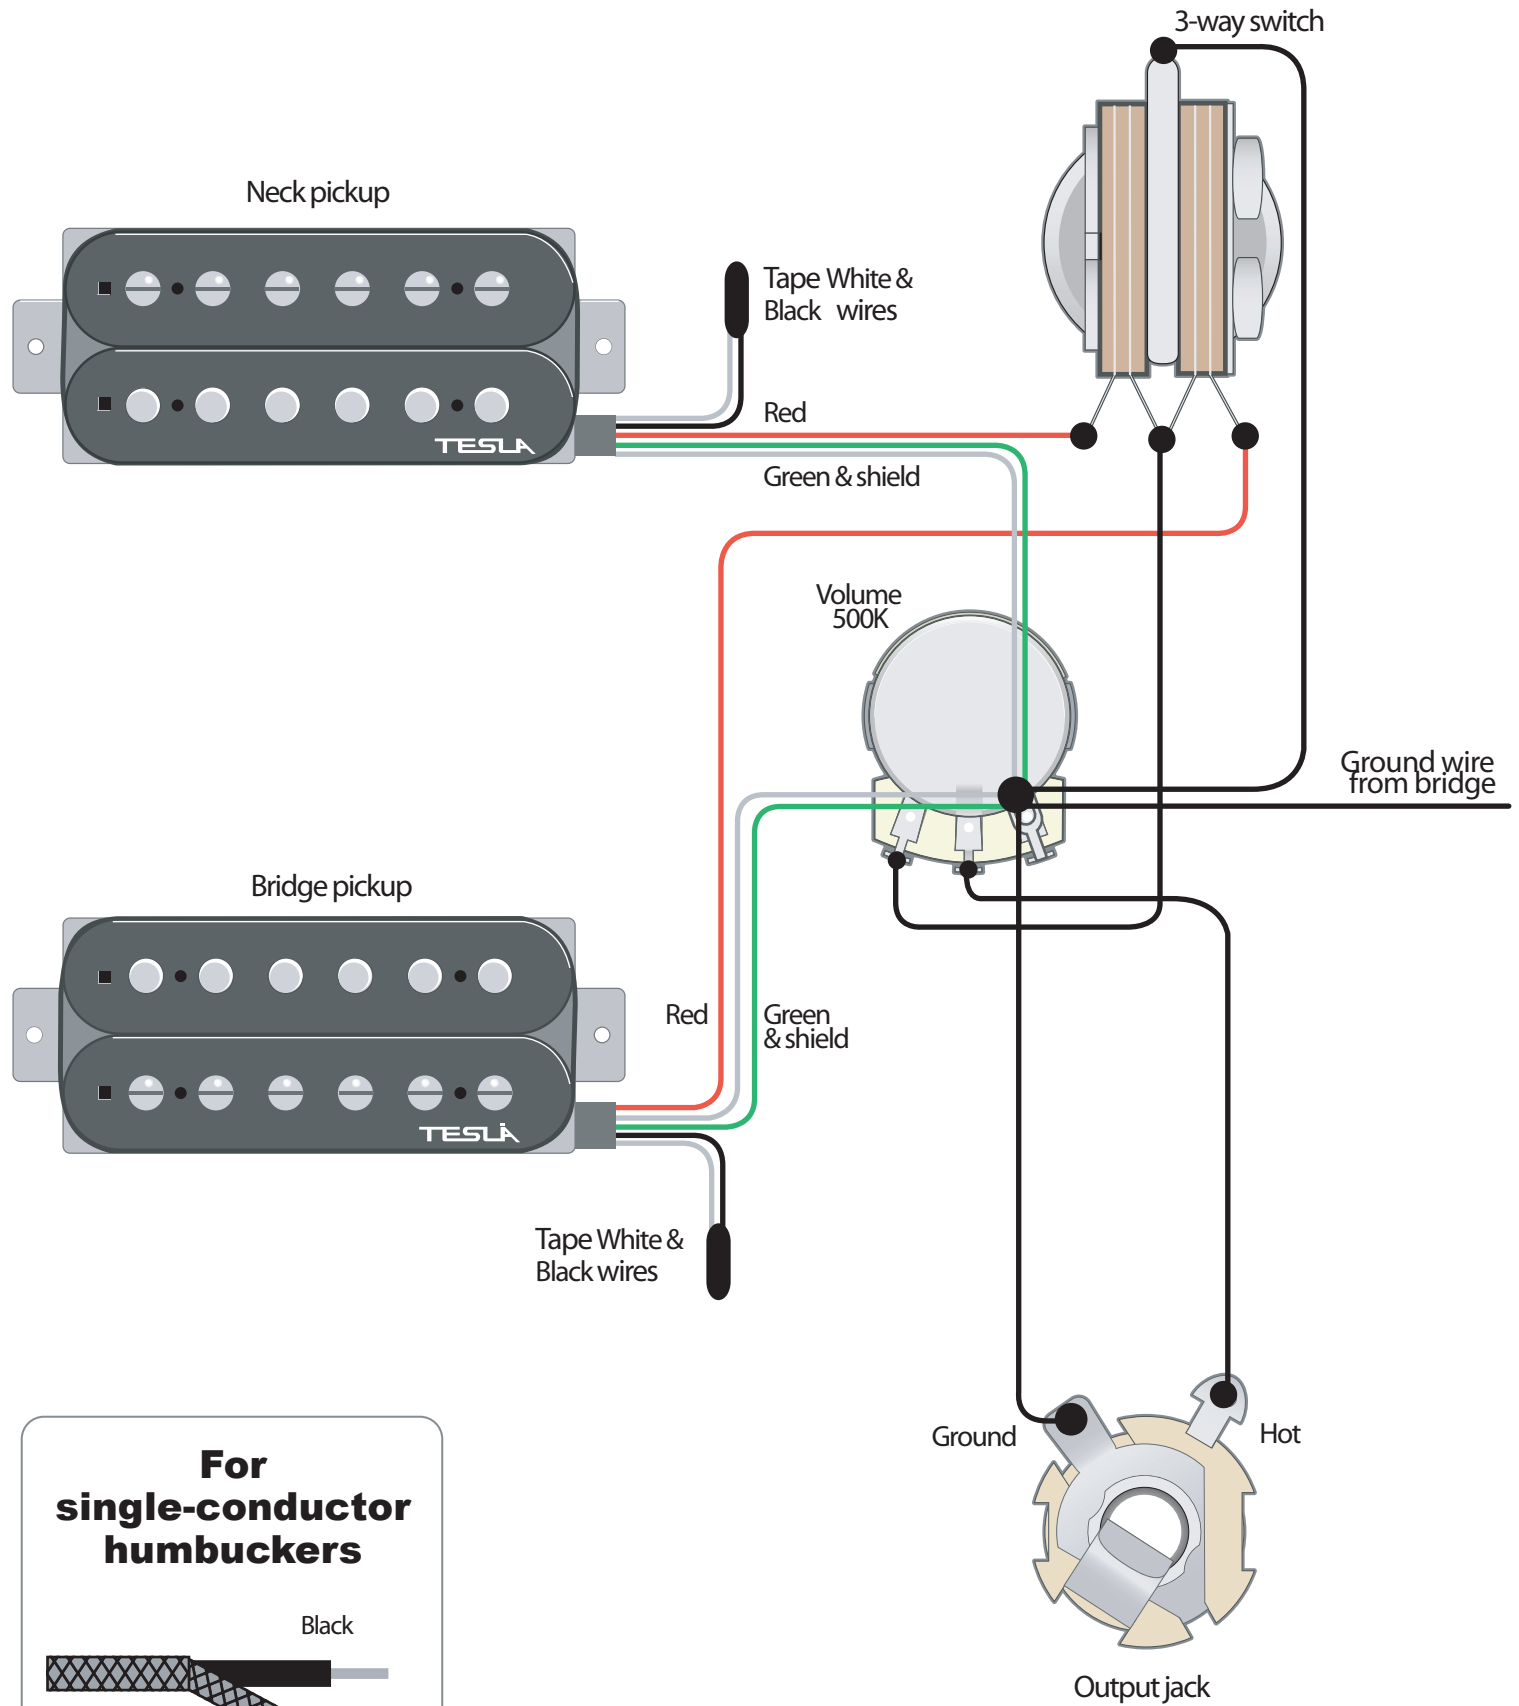

TESLA

2 Humbuckers, 1 Volume, 3 Way Switch

**For
single-conductor
humbuckers**

- Black cloth wire connects like a red wire in diagram