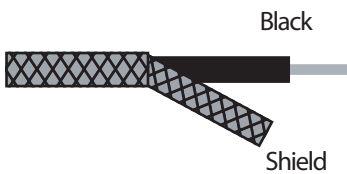

TESLA

2 Humbuckers, 1 Volume, 3 Way Switch

**For
single-conductor
humbuckers**

- Black cloth wire connects like a red wire in diagram