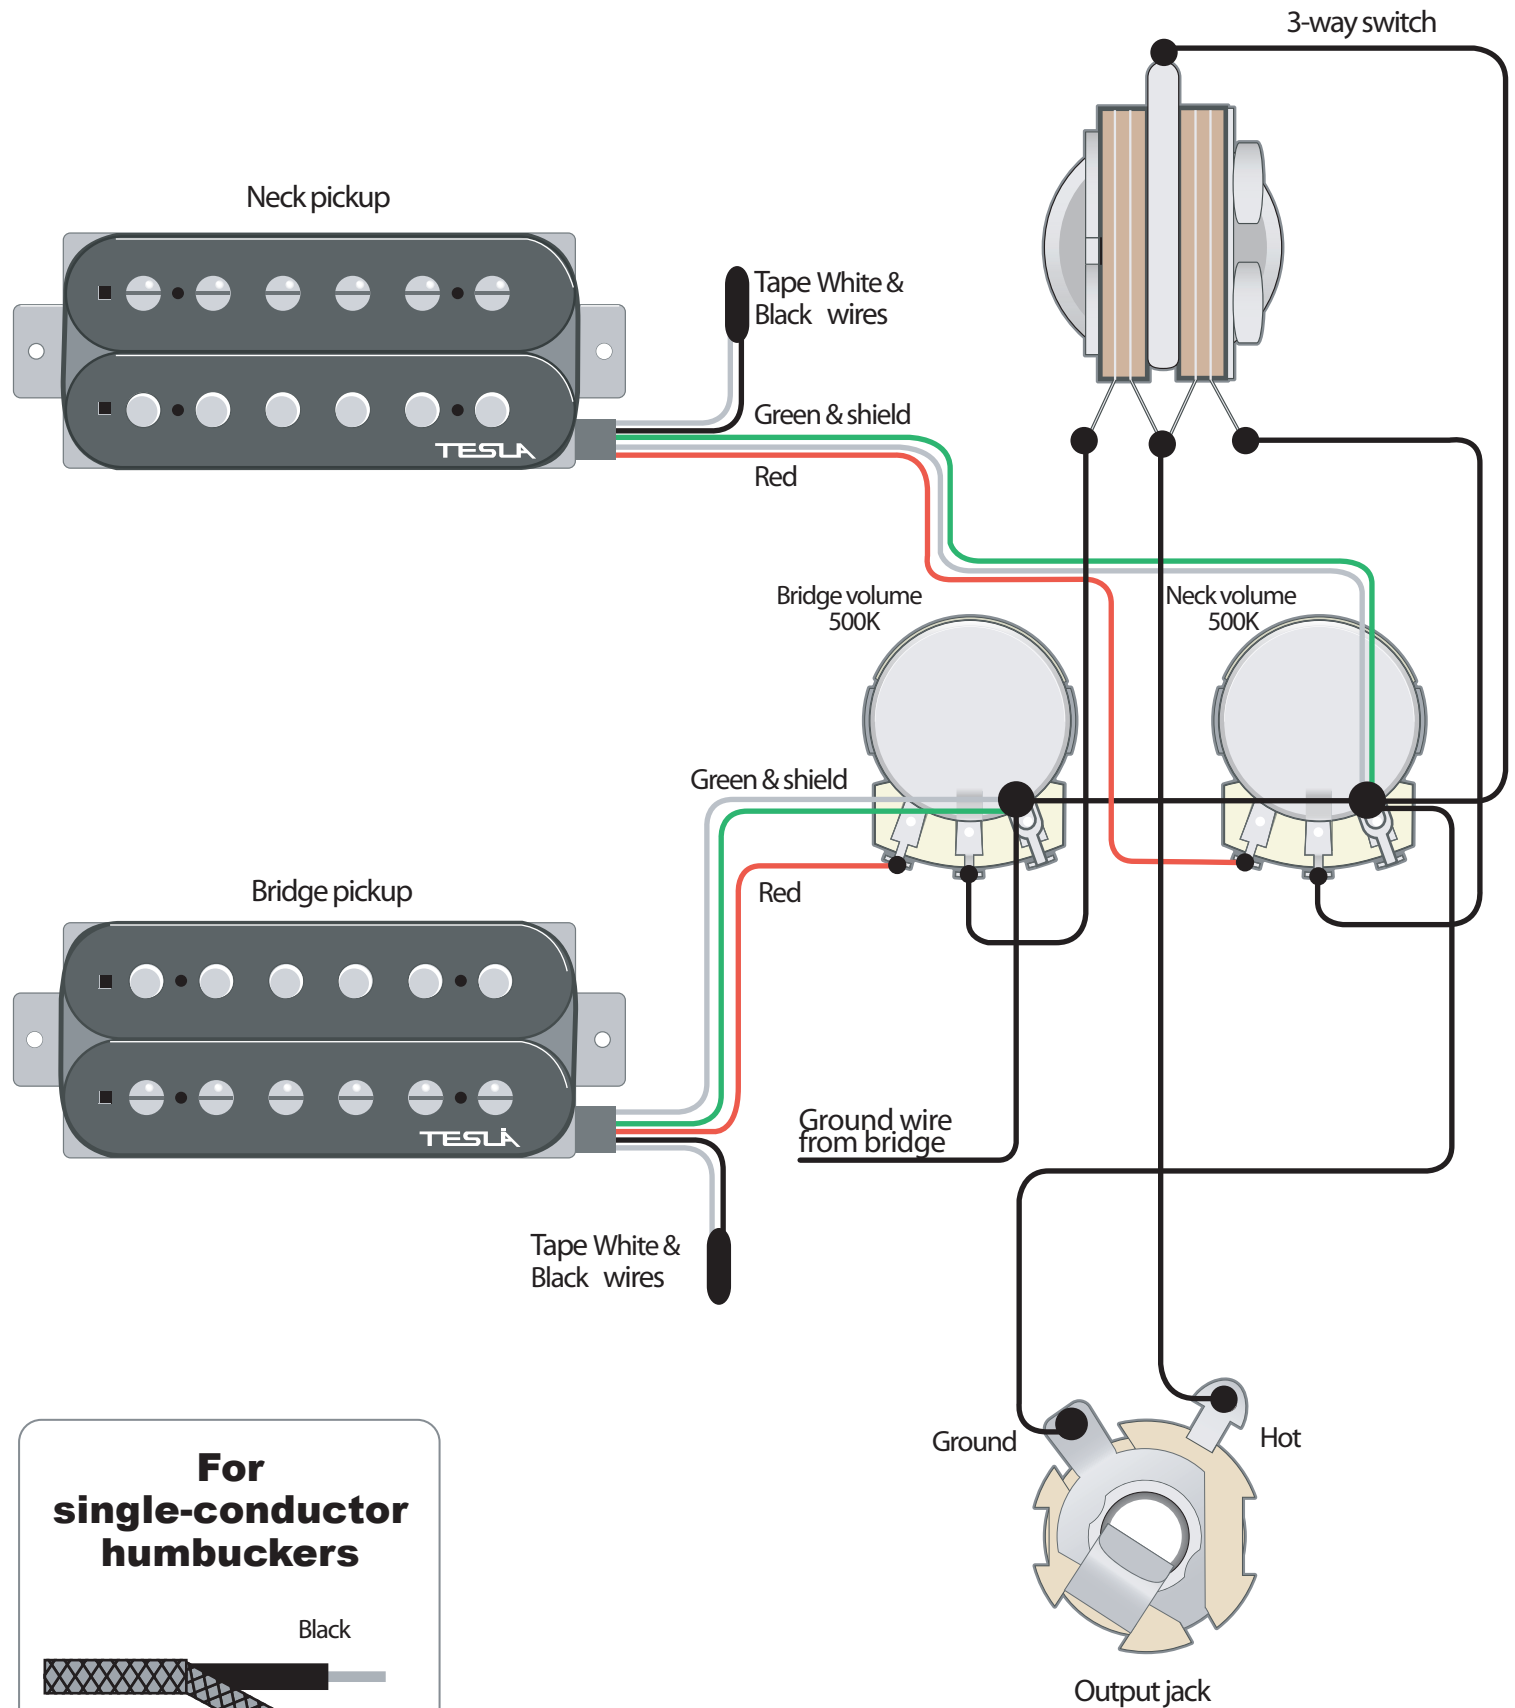

## 2 Humbuckers, 2 Volumes, 3 Way Switch

**For single-conductor humbuckers**

Black  
Shield

- Black cloth wire connects like a red wire in diagram